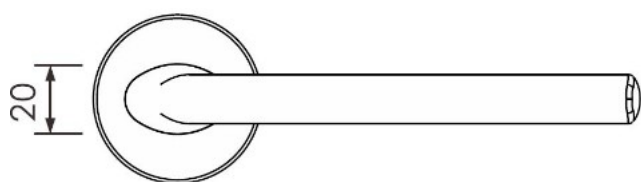

PRODUCT SHEET

Description:

Zamak Door Handle "Jazz", Brushed Brass, 8x8x95mm Split Spindle, Incl. Round Spring Rosettes, Oval Key Hole, Escutcheons, Hex Key, Wooden Screws, M4 Connecting Screws & Washers. cc: 38mm. Door Thickness: 38-50mm.

Item number:

27.20.301-0

Units	Box	Carton	HS Code	Barcode
Pair	1	20	8302411000	
5704866511902				

SISO A/S

Mileparken 11
DK-2740 Skovlunde
Denmark
VAT: DK 24786013

Phone +45 45 830 900

www.siso.dk
siso@siso.dk

Danske Bank
Nytorv Branch
Copenhagen
SWIFT: DABADKKK

Account no.
4180 3112 112936
IBAN Account
DK7230003112112936