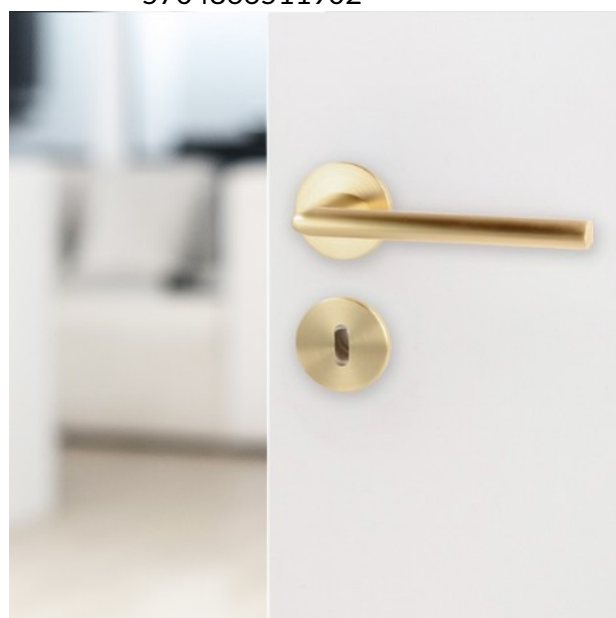

PRODUCT SHEET

Description:

Zamak Door Handle "Jazz", Brushed Brass, 8x8x95mm Split Spindle, Incl. Round Spring Rosettes, Oval Key Hole, Escutcheons, Hex Key, Wooden Screws, M4 Connecting Screws & Washers. cc: 38mm. Door Thickness: 38-50mm.

Item number:

27.20.301-0

Units	Box	Carton	HS Code	Barcode
Pair	1	20	8302411000	
5704866511902				

SISO A/S

Mileparken 11
DK-2740 Skovlunde
Denmark
VAT: DK 24786013

Phone +45 45 830 900

www.siso.dk
siso@siso.dk

Danske Bank
Nytorv Branch
Copenhagen
SWIFT: DABADKKK

Account no.
4180 3112 112936
IBAN Account
DK7230003112112936