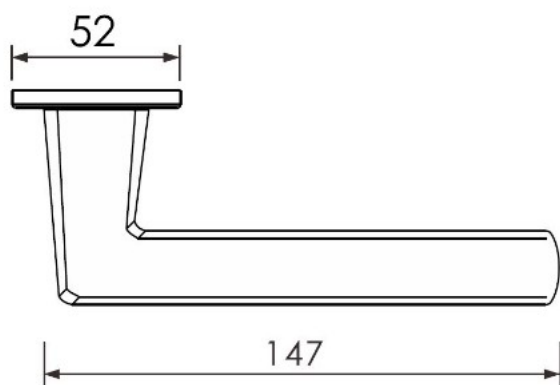

## Description:

Zamak Door Handle "Jazz", Brushed Brass, 8x8x95mm Split Spindle, Incl. Round Spring Rosettes, Oval Key Hole, Escutcheons, Hex Key, Wooden Screws, M4 Connecting Screws & Washers. cc: 38mm. Door Thickness: 38-50mm.

## Item number:

27.20.301-0

Units	Box	Carton	HS Code	Barcode
Pair	1	20	8302411000	
5704866511902				