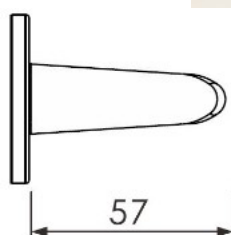

PRODUCT SHEET

Description:

Zamak Door Handle "Jazz", Brushed Brass, 8x8x95mm Split Spindle, Incl. Round Spring Rosettes, Oval Key Hole, Escutcheons, Hex Key, Wooden Screws, M4 Connecting Screws & Washers. cc: 38mm. Door Thickness: 38-50mm.

Item number:

27.20.301-0

Units	Box	Carton	HS Code	Barcode
Pair	1	20	8302411000	
5704866511902				

SISO A/S

Mileparken 11
DK-2740 Skovlunde
Denmark
VAT: DK 24786013

Phone +45 45 830 900

www.siso.dk
siso@siso.dk

Danske Bank
Nytorv Branch
Copenhagen
SWIFT: DABADKKK

Account no.
4180 3112 112936
IBAN Account
DK7230003112112936